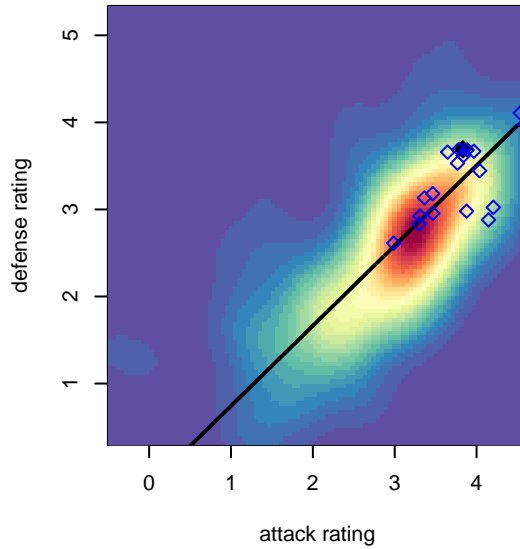

Crossfire Premier A B99

Crossfire Premier SC
 Redmond, WA
 B99 total strength=1885
 attack=46.19 defense=40.05
 fall league = RCL B99 Div 1
 notes= James 2012-5

alt names used:
 CROSSFIRE PREMIER B99A (WA)
 Crossfire Premier B99 A
 CROSSFIRE PREMIER B99A (WA)
 CROSSFIRE PREMIER B99A
 Crossfire Premier B99 A

Venues played:
 2017 Showcase of Champions U18/19 BOYS
 2017 Nike Crossfire Challenge Super Group U'
 2017 REDAPT Cup Gold U19
 2017 RCL B99 Div 1
 2017 WYS Championship B99

Crossfire Premier A B99
 Dots are actual minus expected GF (blue circles) and GA (red triangles).
 Blue line is smoothed change in attack strength. Red is smoothed change in defense strength.

**attack and defense variance (black dot)
relative to other teams
and top 10 in region**

**attack and defense rating
relative to others at age
and all opponents in last 13 months**

Performance relative to 13 month average