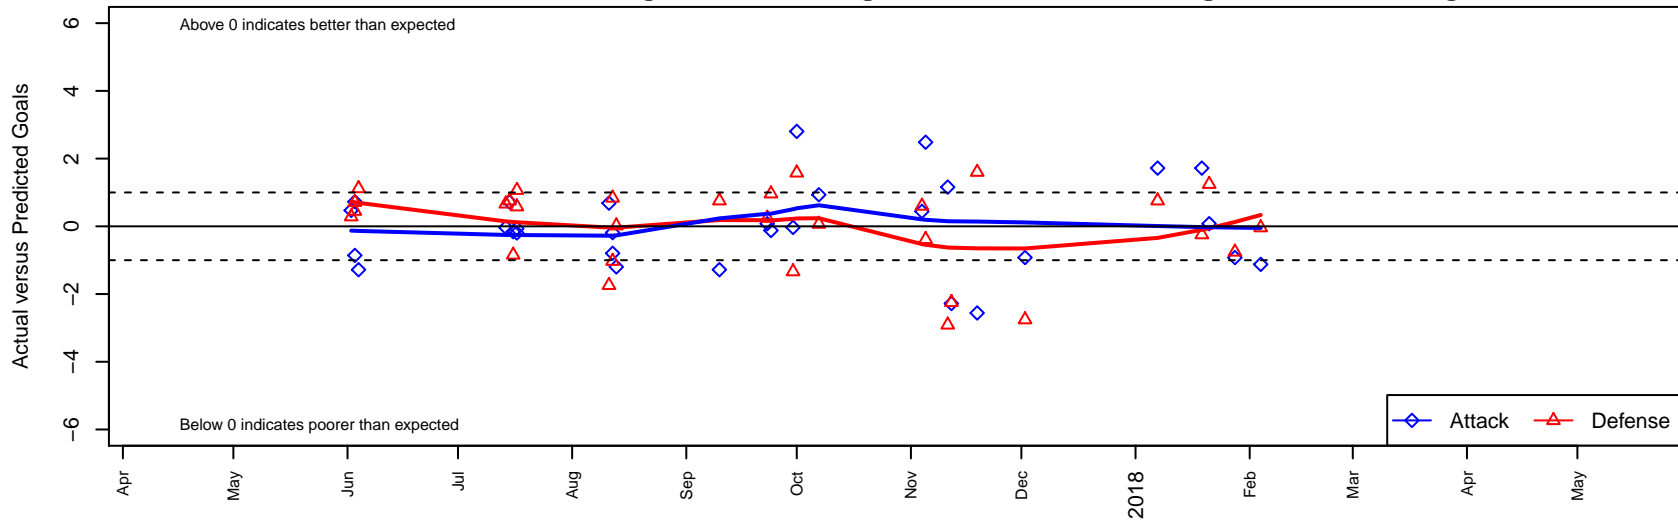

Crossfire Premier A B99

Crossfire Premier SC
 Redmond, WA
 B99 total strength=1885
 attack=46.19 defense=40.05
 fall league = RCL B99 Div 1
 notes= James 2012-5

alt names used:
 CROSSFIRE PREMIER B99A (WA)
 Crossfire Premier B99 A
 CROSSFIRE PREMIER B99A (WA)
 CROSSFIRE PREMIER B99A
 Crossfire Premier B99 A

Venues played:
 2017 Showcase of Champions U18/19 BOYS
 2017 Nike Crossfire Challenge Super Group U'
 2017 REDAPT Cup Gold U19
 2017 RCL B99 Div 1
 2017 WYS Championship B99

Crossfire Premier A B99
 Dots are actual minus expected GF (blue circles) and GA (red triangles).
 Blue line is smoothed change in attack strength. Red is smoothed change in defense strength.

**attack and defense variance (black dot)
relative to other teams
and top 10 in region**

**attack and defense rating
relative to others at age
and all opponents in last 13 months**

Performance relative to 13 month average