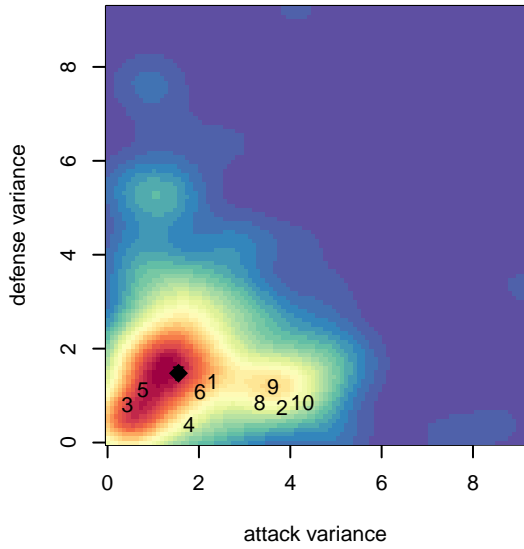

Crossfire Premier A B99

Crossfire Premier SC
 Redmond, WA
 B99 total strength=1885
 attack=46.19 defense=40.05
 fall league = RCL B99 Div 1
 notes= James 2012-5

alt names used:
 CROSSFIRE PREMIER B99A (WA)
 Crossfire Premier B99 A
 CROSSFIRE PREMIER B99A (WA)
 CROSSFIRE PREMIER B99A
 Crossfire Premier B99 A

Venues played:
 2017 Showcase of Champions U18/19 BOYS
 2017 Nike Crossfire Challenge Super Group U'
 2017 REDAPT Cup Gold U19
 2017 RCL B99 Div 1
 2017 WYS Championship B99

Crossfire Premier A B99
 Dots are actual minus expected GF (blue circles) and GA (red triangles).
 Blue line is smoothed change in attack strength. Red is smoothed change in defense strength.

**attack and defense variance (black dot)
relative to other teams
and top 10 in region**

**attack and defense rating
relative to others at age
and all opponents in last 13 months**

Performance relative to 13 month average