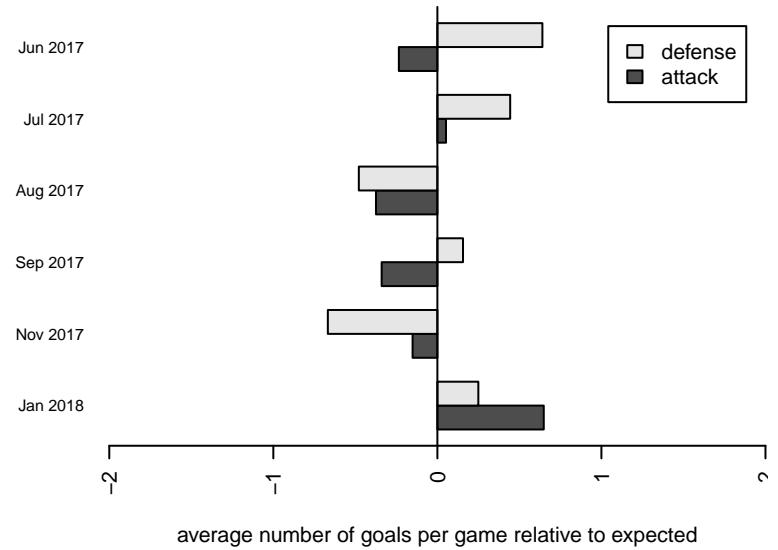

Performance relative to 13 month average