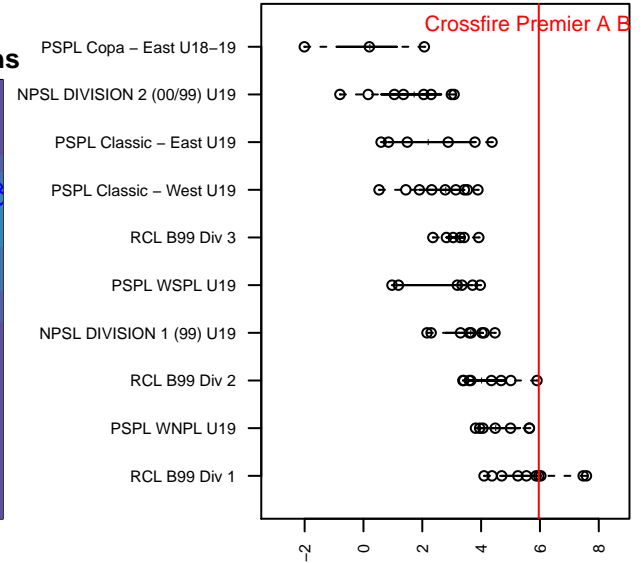

Crossfire Premier A B99

Crossfire Premier SC
 Redmond, WA
 B99 total strength=1885
 attack=46.19 defense=40.05
 fall league = RCL B99 Div 1
 notes= James 2012-5

alt names used:
 CROSSFIRE PREMIER B99A (WA)
 Crossfire Premier B99 A
 CROSSFIRE PREMIER B99A (WA)
 CROSSFIRE PREMIER B99A
 Crossfire Premier B99 A

Venues played:
 2017 Showcase of Champions U18/19 BOYS
 2017 Nike Crossfire Challenge Super Group U'
 2017 REDAPT Cup Gold U19
 2017 RCL B99 Div 1
 2017 WYS Championship B99

Crossfire Premier A B99
 Dots are actual minus expected GF (blue circles) and GA (red triangles).
 Blue line is smoothed change in attack strength. Red is smoothed change in defense strength.

**attack and defense variance (black dot)
relative to other teams
and top 10 in region**

**attack and defense rating
relative to others at age
and all opponents in last 13 months**

Performance relative to 13 month average